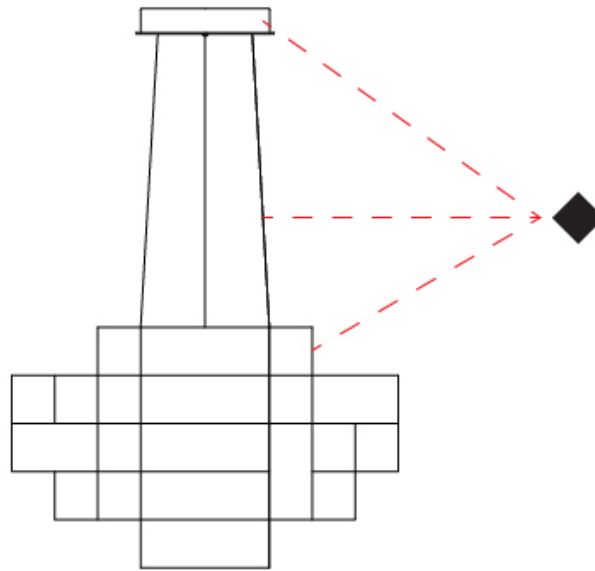

D101653-

PROJECT	_____
TYPE	_____
SPECIFIER	_____
QUANTITY	_____
DATE	_____

D