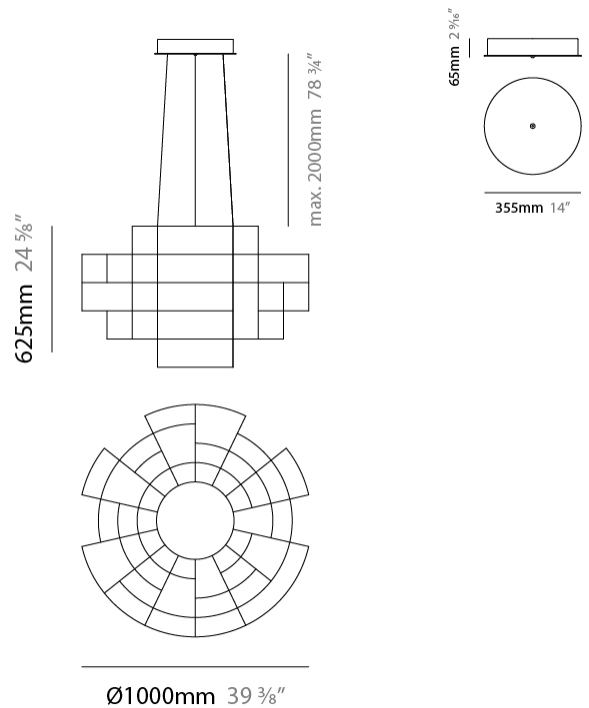

SPECTRE SUSPENSION

D101653-

base number   LED Dimming   Color Temperature   Finish Options

1. To build a product code in our configurator select the specify button on the base model # product page
2. To build a manual product code on this datasheet choose from the options listed below in blue font and add the suffix to the base model #

GENERAL

Series: Spectre
Brand: Quasar
Division: Design
Mounting Type: Suspension
Mounting Location: Ceiling
Subcategory: Ambient

PHYSICAL

Shape: Abstract
Diameter (mm): 1000
Diameter (in): 39 3/8"
Height (mm): 625
Height (in): 24 5/8"
Max. Overall Height (mm): 2000
Max. Overall Height (in): 103 3/8"
Light Distribution: Omnidirectional
Weight (kg): 5
Weight (lbs): 11.02
Fixture Finish: [NIC / BRA / BBR](#)
Fixture Material: Metal
Upon Request: Custom Sizes

ELECTRICAL

Lamp Type: LED
Input Wattage (W): 85.2
Dimming: [0-10V Dimming / Phase Dimming (120Vac Only)](#)
Driver Included: Yes
Driver Location: Integrated
Driver Type: Constant Voltage - 120/277Vac
Driver Class: Class 2
Input Voltage (V): 120 - 277
Output Voltage (V): 12

LED

Number of LEDs: 142
Color Temperature (°K): [2400 / 2800](#)
Max. Delivered Lumen (lm): 4260 (2800K)
CRI: >90 CRI
Lamp Life (hrs): 50000

OPTICAL

RATINGS AND CERTIFICATIONS

Certified By: Certified for North American Standards
IP rating: IP20